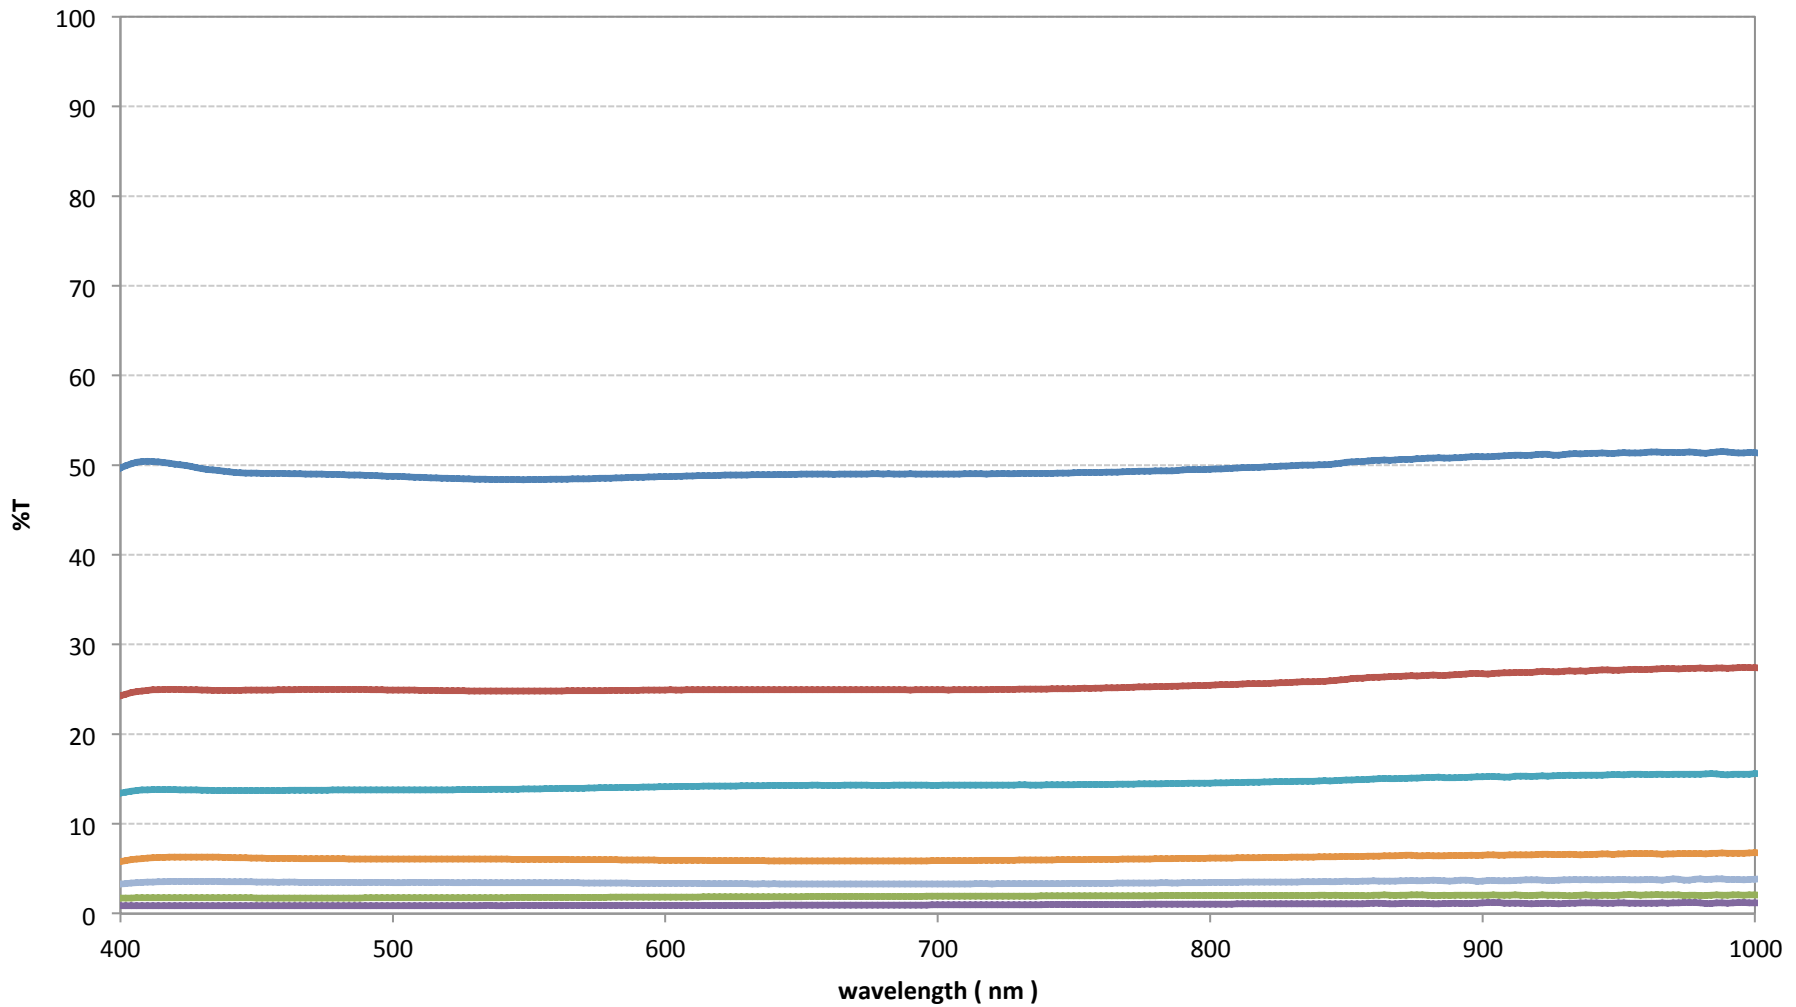

ALPHA-I ND Filter Transmission

- Alpha-I 0.3 (ND2)
- Alpha-I 0.6 (ND4)
- Alpha-I 0.9 (ND8)
- Alpha-I 1.2 (ND16)
- Alpha-I 1.5 (ND32)
- Alpha-I 1.8 (ND64)
- Alpha-I 2.1 (ND128)