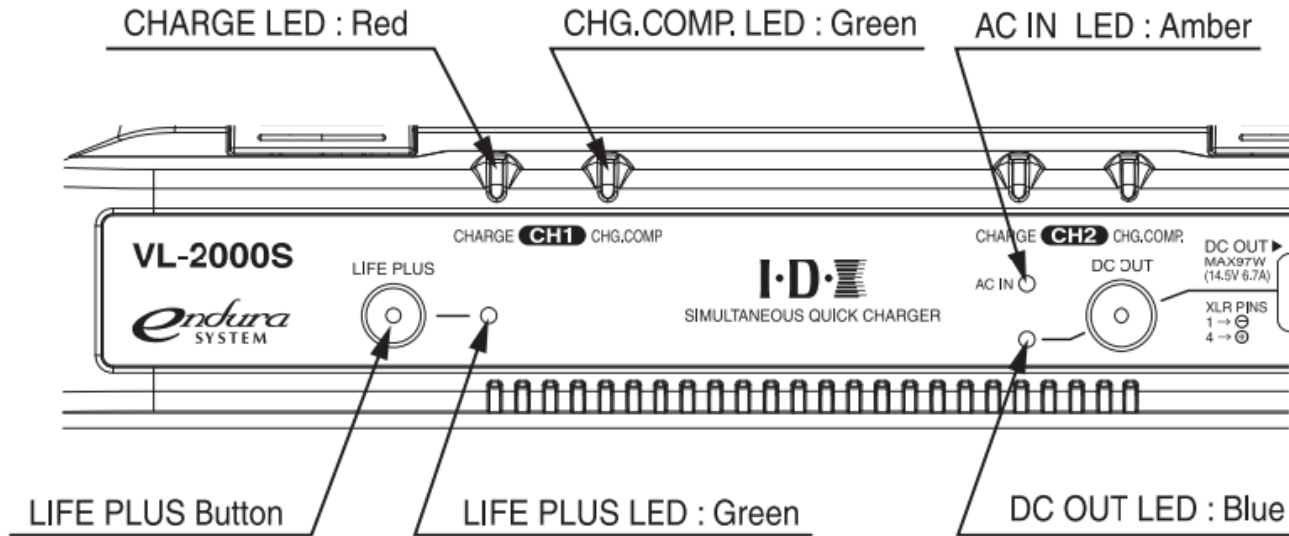

# VL-2000S Instruction Manual Addendum

## LIFE PLUS MODE

To engage the LIFE PLUS mode, please *press and hold* the “LIFE PLUS Button” until the green LED light is turned on.